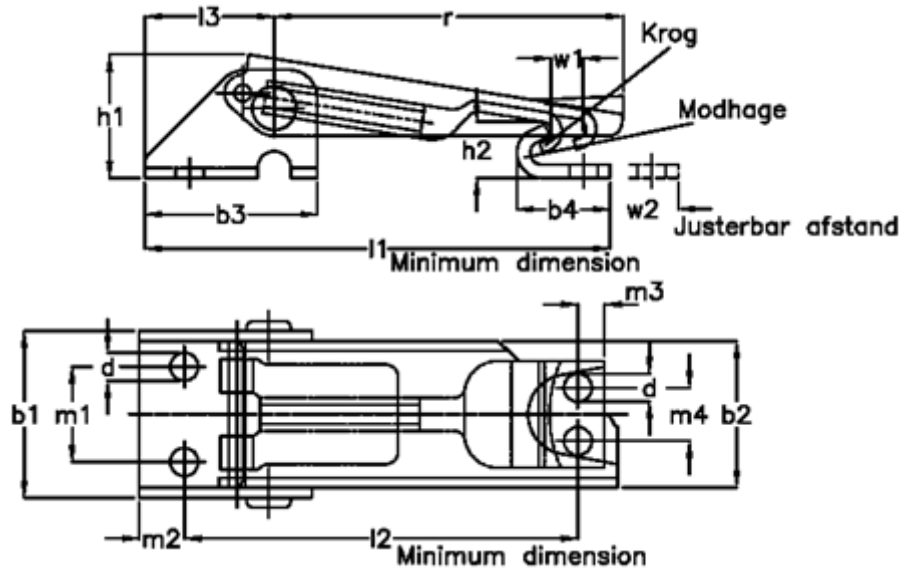

Article number: 20696051

Description: E+G Klee hook clamp
GN 831-100-A-NI-2

Measures

b_1	= 25.5	l_1	= 67	Size	= 100
b_2	= 22	l_2	= 56	w_1	= 5.5
b_3	= 26	l_3	= 19.5	w_2	adjustable range = 12
b_4	= 14	m_1	= 14.3		
d	= 4.2	m_2	= 7		
h_1	= 18.5	m_3	= 4		
h_2	= 8.5	m_4	= 8		
Holding force N	= 1000	r	= 51		